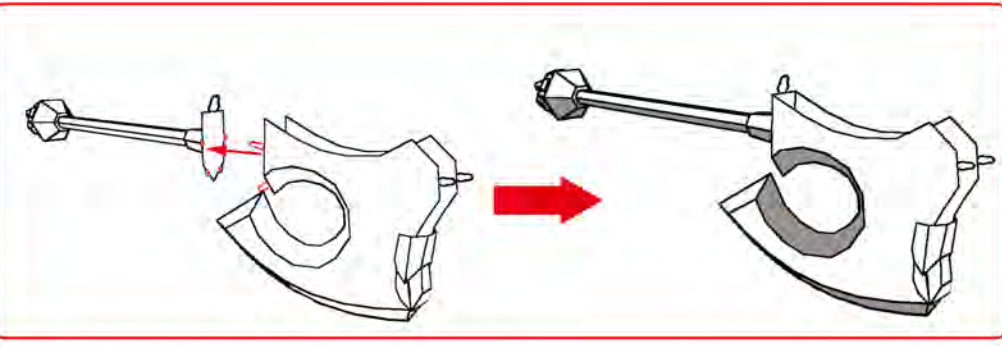

成品示意图
360° VIEW PICTURE

MH 血渊战斧
BLOOD TOMAHAWK
YM-ND17A-5

组装基本步骤示意图
BASIC ASSEMBLING STEPS

固定方式一:

将卡扣穿过对应固定孔,

按对应角度曲折 (图一)

Fitting method 1:
put the tab in the slot,
bend properly(p1)

固定方式二:

将卡扣穿过对应固定孔,

用钳子类工具垂直扭曲固定卡扣 (图二)

Fitting method 2:

put the tab in the slot,
bend the tab vertically
with plier(p2).

! 请小心处理板件, 以防划伤
Please be careful with handling
parts to avoid any damage.

金属部件
METAL SHEET

! 相同颜色的板件为统一编号
The number of the parts of the same colour is unified

STEP 1

STEP 2

STEP 3

STEP 4

STEP 5

STEP 6

STEP 7