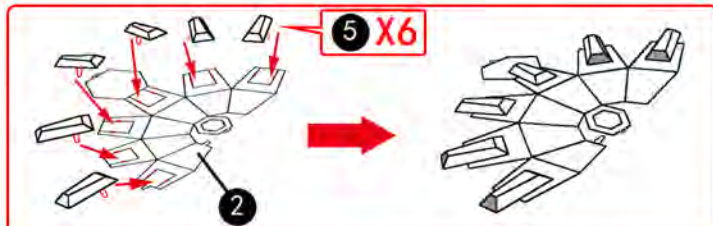

成品示意图
360° VIEW PICTURE

MH 血渊战斧
BLOOD TOMAHAWK
YM-ND17A-5

组装基本步骤示意图
BASIC ASSEMBLING STEPS

固定方式一:

将卡扣穿过对应固定孔,

按对应角度曲折 (图一)

Fitting method 1:
put the tab in the slot,
bend properly(p1)

固定方式二:

将卡扣穿过对应固定孔,

用钳子类工具垂直扭曲固定卡扣 (图二)

Fitting method 2:

put the tab in the slot,
bend the tab vertically
with plier(p2).

! 请小心处理板件, 以防划伤
Please be careful with handling
parts to avoid any damage.

金属部件
METAL SHEET

! 相同颜色的板件为统一编号
The number of the parts of the same colour is unified

STEP 1

STEP 2

STEP 3

STEP 4

STEP 5

STEP 6

STEP 7