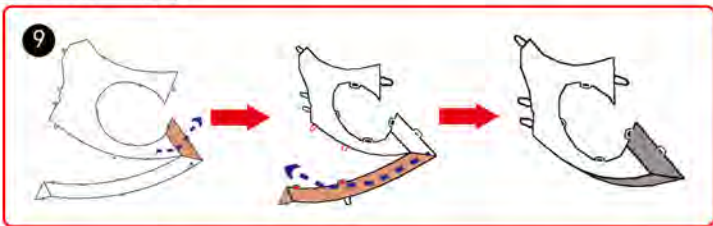

成品示意图
360° VIEW PICTURE

MH 血渊战斧
BLOOD TOMAHAWK
YM-ND17A-5

组装基本步骤示意图
BASIC ASSEMBLING STEPS

固定方式一:

将卡扣穿过对应固定孔,

按对应角度曲折 (图一)

Fitting method 1:
put the tab in the slot,
bend properly(p1)

固定方式二:

将卡扣穿过对应固定孔,

用钳子类工具垂直扭曲固定卡扣 (图二)

Fitting method 2:

put the tab in the slot,
bend the tab vertically
with plier(p2).

! 请小心处理板件, 以防划伤
Please be careful with handling
parts to avoid any damage.

金属部件
METAL SHEET

! 相同颜色的板件为统一编号
The number of the parts of the same colour is unified

STEP 1

STEP 2

STEP 3

STEP 4

STEP 5

STEP 6

STEP 7