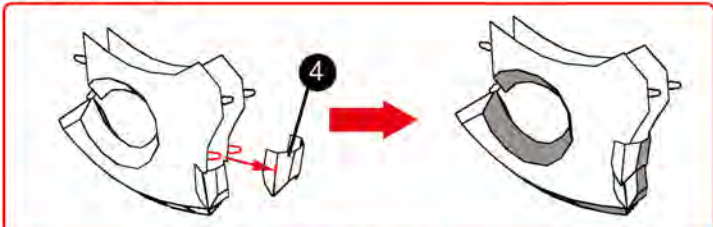

成品示意图
360° VIEW PICTURE

MH 血渊战斧
BLOOD TOMAHAWK
YM-ND17A-5

组装基本步骤示意图
BASIC ASSEMBLING STEPS

固定方式一:

将卡扣穿过对应固定孔,

按对应角度曲折 (图一)

Fitting method 1:
put the tab in the slot,
bend properly(p1)

固定方式二:

将卡扣穿过对应固定孔,

用钳子类工具垂直扭曲固定卡扣 (图二)

Fitting method 2:

put the tab in the slot,
bend the tab vertically
with plier(p2).

! 请小心处理板件, 以防划伤
Please be careful with handling
parts to avoid any damage.

金属部件
METAL SHEET

! 相同颜色的板件为统一编号
The number of the parts of the same colour is unified

STEP 1

STEP 2

STEP 3

STEP 4

STEP 5

STEP 6

STEP 7