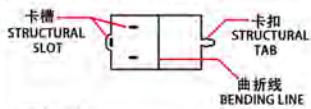

成品示意图
360° VIEW PICTURE

MH 血渊战斧
BLOOD TOMAHAWK
YM-ND17A-5

组装基本步骤示意图
BASIC ASSEMBLING STEPS

固定方式一:

将卡扣穿过对应固定孔,

按对应角度曲折 (图一)

Fitting method 1:
put the tab in the slot,
bend properly(p1)

固定方式二:

将卡扣穿过对应固定孔,

用钳子类工具垂直扭曲固定卡扣 (图二)

Fitting method 2:

put the tab in the slot,
bend the tab vertically
with plier(p2).

! 请小心处理板件, 以防划伤
Please be careful with handling
parts to avoid any damage.

金属部件
METAL SHEET