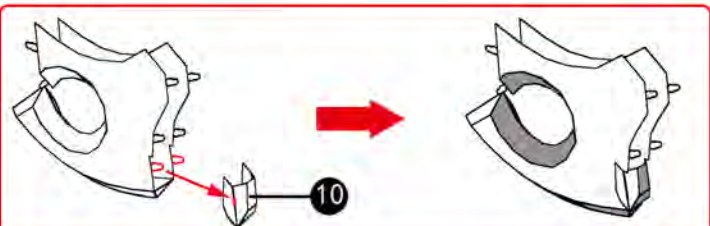

成品示意图
360° VIEW PICTURE

MH 血渊战斧
BLOOD TOMAHAWK
YM-ND17A-5

组装基本步骤示意图
BASIC ASSEMBLING STEPS

固定方式一:

将卡扣穿过对应固定孔,

按对应角度曲折 (图一)

Fitting method 1:
put the tab in the slot,
bend properly(p1)

固定方式二:

将卡扣穿过对应固定孔,

用钳子类工具垂直扭曲固定卡扣 (图二)

Fitting method 2:

put the tab in the slot,
bend the tab vertically
with plier(p2).

! 请小心处理板件, 以防划伤
Please be careful with handling
parts to avoid any damage.

金属部件
METAL SHEET

! 相同颜色的板件为统一编号
The number of the parts of the same colour is unified

STEP 1

STEP 2

STEP 3

STEP 4

STEP 5

STEP 6

STEP 7