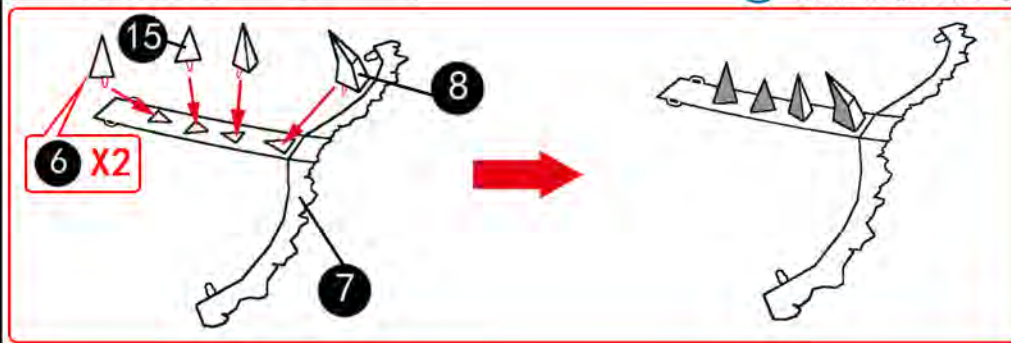

STEP 8

YM-N017A-S