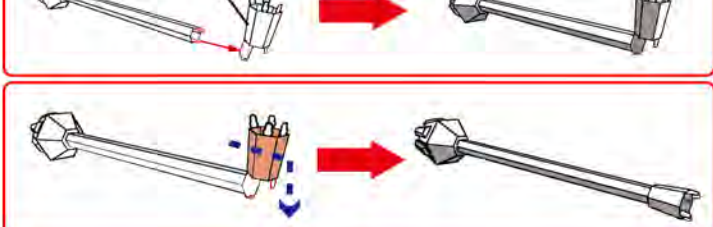

成品示意图
360° VIEW PICTURE

MH 血渊战斧
BLOOD TOMAHAWK
YM-ND17A-5

组装基本步骤示意图
BASIC ASSEMBLING STEPS

固定方式一:

将卡扣穿过对应固定孔,

按对应角度曲折 (图一)

Fitting method 1:
put the tab in the slot,
bend properly(p1)

固定方式二:

将卡扣穿过对应固定孔,

用钳子类工具垂直扭曲固定卡扣 (图二)

Fitting method 2:

put the tab in the slot,
bend the tab vertically
with plier(p2).

! 请小心处理板件, 以防划伤
Please be careful with handling
parts to avoid any damage.

金属部件
METAL SHEET

! 相同颜色的板件为统一编号
The number of the parts of the same colour is unified

STEP 1

STEP 2

STEP 3

STEP 4

STEP 5

STEP 6

STEP 7