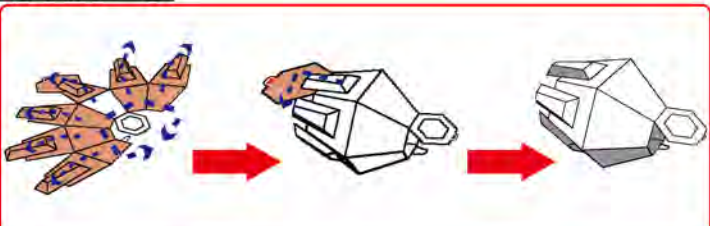

将卡扣穿过对应固定孔,

用钳子类工具垂直扭曲固定卡扣 (图二)

Fitting method 2:

put the tab in the slot,
bend the tab vertically
with plier(p2).

! 请小心处理板件, 以防划伤
Please be careful with handling
parts to avoid any damage.

金属部件
METAL SHEET

! 相同颜色的板件为统一编号
The number of the parts of the same colour is unified

STEP 1

STEP 2

STEP 3

STEP 4

STEP 5

STEP 6

STEP 7