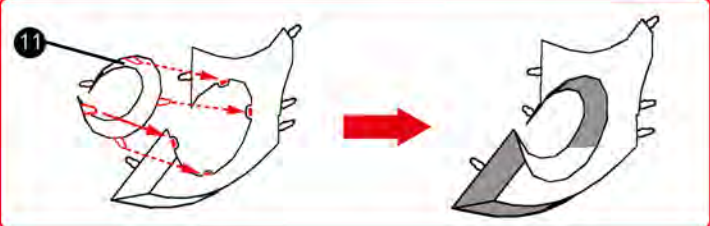

成品示意图
360° VIEW PICTURE

MH 血渊战斧
BLOOD TOMAHAWK
YM-ND17A-5

组装基本步骤示意图
BASIC ASSEMBLING STEPS

固定方式一:

将卡扣穿过对应固定孔,

按对应角度曲折 (图一)

Fitting method 1:
put the tab in the slot,
bend properly(p1)

固定方式二:

将卡扣穿过对应固定孔,

用钳子类工具垂直扭曲固定卡扣 (图二)

Fitting method 2:

put the tab in the slot,
bend the tab vertically
with plier(p2).

! 请小心处理板件, 以防划伤
Please be careful with handling
parts to avoid any damage.

金属部件
METAL SHEET

! 相同颜色的板件为统一编号
The number of the parts of the same colour is unified

STEP 1

STEP 2

STEP 3

STEP 4

STEP 5

STEP 6

STEP 7