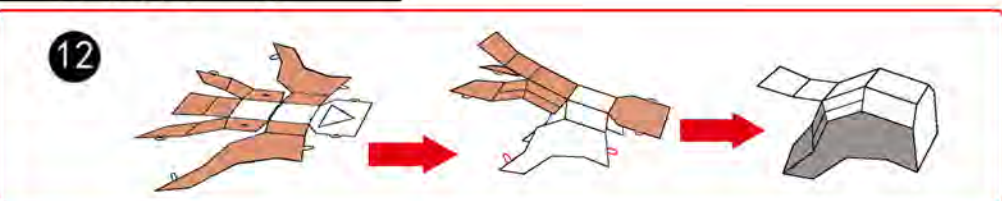

STEP 7

STEP 8

YM-N017A-S

STEP 9

STEP 10

产品合集 Product Collection

MU 艺模
MU art model

Tel : 021-58942999

Website : www.maplemu.com

Design by: 皮日天
因幡Tewi
EterNaL

扫码加入微信公众号 解锁更多模型

Scan the two-dimensional code to join us and unlock more models

上海艺模电子科技有限公司
Shanghai Art Model Electronic Science and Technology Co., Ltd

关注我们
Focus on us