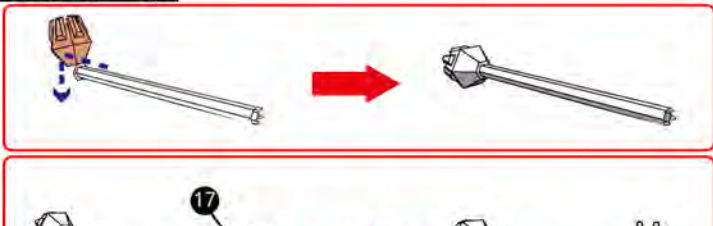

成品示意图
360° VIEW PICTURE

MH 血渊战斧
BLOOD TOMAHAWK
YM-ND17A-5

组装基本步骤示意图
BASIC ASSEMBLING STEPS

固定方式一:

将卡扣穿过对应固定孔,

按对应角度曲折 (图一)

Fitting method 1:
put the tab in the slot,
bend properly(p1)

固定方式二:

将卡扣穿过对应固定孔,

用钳子类工具垂直扭曲固定卡扣 (图二)

Fitting method 2:

put the tab in the slot,
bend the tab vertically
with plier(p2).

! 请小心处理板件, 以防划伤
Please be careful with handling
parts to avoid any damage.

金属部件
METAL SHEET

! 相同颜色的板件为统一编号
The number of the parts of the same colour is unified

STEP 1

STEP 2

STEP 3

STEP 4

STEP 5

STEP 6

STEP 7