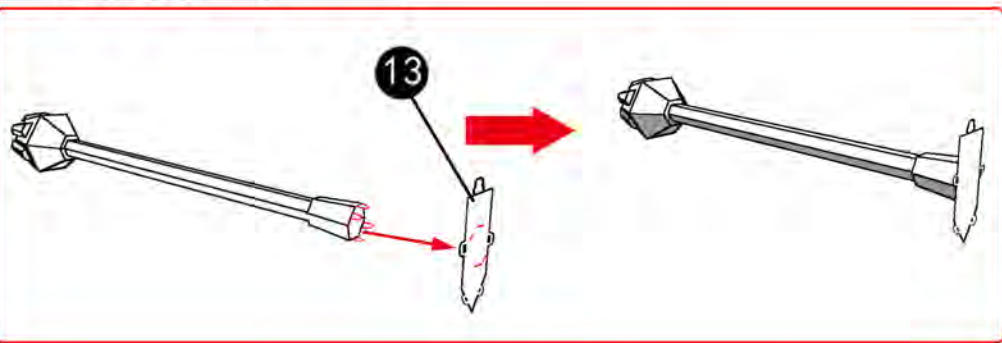

成品示意图
360° VIEW PICTURE

MH 血渊战斧
BLOOD TOMAHAWK
YM-ND17A-5

组装基本步骤示意图
BASIC ASSEMBLING STEPS

固定方式一:

将卡扣穿过对应固定孔,

按对应角度曲折 (图一)

Fitting method 1:
put the tab in the slot,
bend properly(p1)

固定方式二:

将卡扣穿过对应固定孔,

用钳子类工具垂直扭曲固定卡扣 (图二)

Fitting method 2:

put the tab in the slot,
bend the tab vertically
with plier(p2).

! 请小心处理板件, 以防划伤
Please be careful with handling
parts to avoid any damage.

金属部件
METAL SHEET

! 相同颜色的板件为统一编号
The number of the parts of the same colour is unified

STEP 1

STEP 2

STEP 3

STEP 4

STEP 5

STEP 6

STEP 7