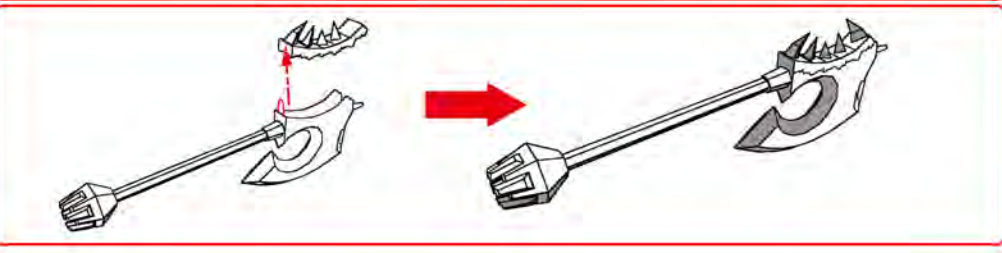

STEP 7

STEP 8

YM-N017A-S

STEP 9

STEP 10

产品合集 Product Collection

MU 艺模
MU art model

Tel : 021-58942999

Website : www.maplemu.com

Design by: 皮日天
因幡Tewi
EterNaL

扫码加入微信公众号 解锁更多模型

Scan the two-dimensional code to join us and unlock more models

上海艺模电子科技有限公司
Shanghai Art Model Electronic Science and Technology Co., Ltd

关注我们
Focus on us