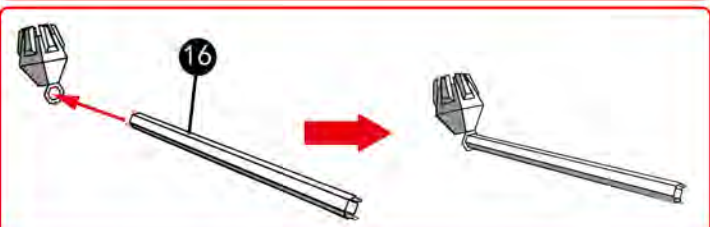

将卡扣穿过对应固定孔,

用钳子类工具垂直扭曲固定卡扣 (图二)

Fitting method 2:

put the tab in the slot,
bend the tab vertically
with plier(p2).

! 请小心处理板件, 以防划伤
Please be careful with handling
parts to avoid any damage.

金属部件
METAL SHEET

! 相同颜色的板件为统一编号
The number of the parts of the same colour is unified

STEP 1

STEP 2

STEP 3

STEP 4

STEP 5

STEP 6

STEP 7