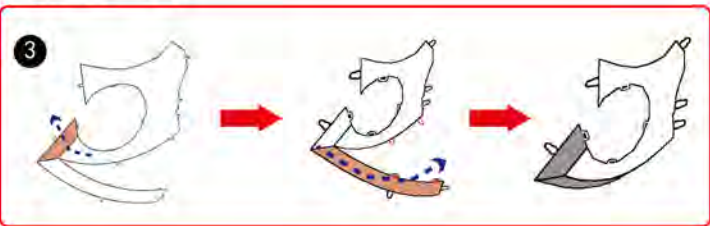

成品示意图
360° VIEW PICTURE

MH 血渊战斧
BLOOD TOMAHAWK
YM-ND17A-5

组装基本步骤示意图
BASIC ASSEMBLING STEPS

固定方式一:

将卡扣穿过对应固定孔,

按对应角度曲折 (图一)

Fitting method 1:
put the tab in the slot,
bend properly(p1)

固定方式二:

将卡扣穿过对应固定孔,

用钳子类工具垂直扭曲固定卡扣 (图二)

Fitting method 2:

put the tab in the slot,
bend the tab vertically
with plier(p2).

! 请小心处理板件, 以防划伤
Please be careful with handling
parts to avoid any damage.

金属部件
METAL SHEET

! 相同颜色的板件为统一编号
The number of the parts of the same colour is unified

STEP 1

STEP 2

STEP 3

STEP 4

STEP 5

STEP 6

STEP 7