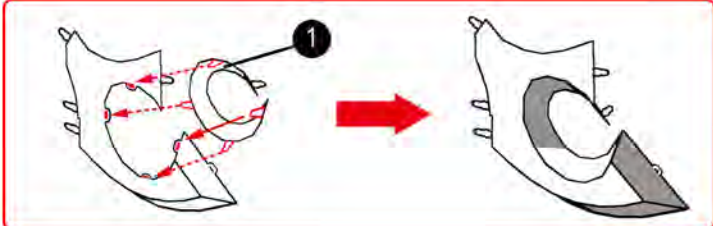

成品示意图
360° VIEW PICTURE

MH 血渊战斧
BLOOD TOMAHAWK
YM-ND17A-5

组装基本步骤示意图
BASIC ASSEMBLING STEPS

固定方式一:

将卡扣穿过对应固定孔,

按对应角度曲折 (图一)

Fitting method 1:
put the tab in the slot,
bend properly(p1)

固定方式二:

将卡扣穿过对应固定孔,

用钳子类工具垂直扭曲固定卡扣 (图二)

Fitting method 2:

put the tab in the slot,
bend the tab vertically
with plier(p2).

! 请小心处理板件, 以防划伤
Please be careful with handling
parts to avoid any damage.

金属部件
METAL SHEET

! 相同颜色的板件为统一编号
The number of the parts of the same colour is unified

STEP 1

STEP 2

STEP 3

STEP 4

STEP 5

STEP 6

STEP 7