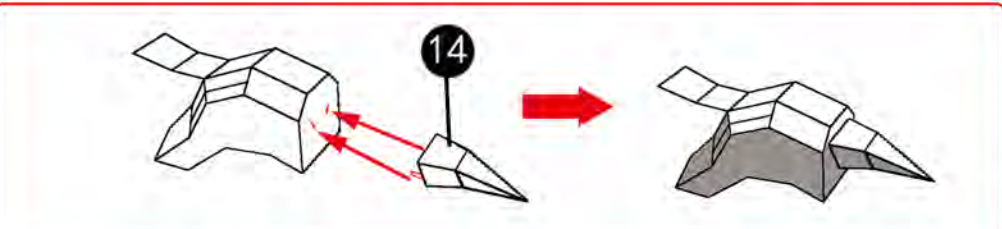

STEP 7

STEP 8

YM-N017A-S

STEP 9

STEP 10

产品合集 Product Collection

MU 艺模
MU art model

Tel : 021-58942999

Website : www.maplemu.com

Design by: 皮日天
因幡Tewi
EterNaL

扫码加入微信公众号 解锁更多模型

Scan the two-dimensional code to join us and unlock more models

上海艺模电子科技有限公司
Shanghai Art Model Electronic Science and Technology Co., Ltd

关注我们
Focus on us