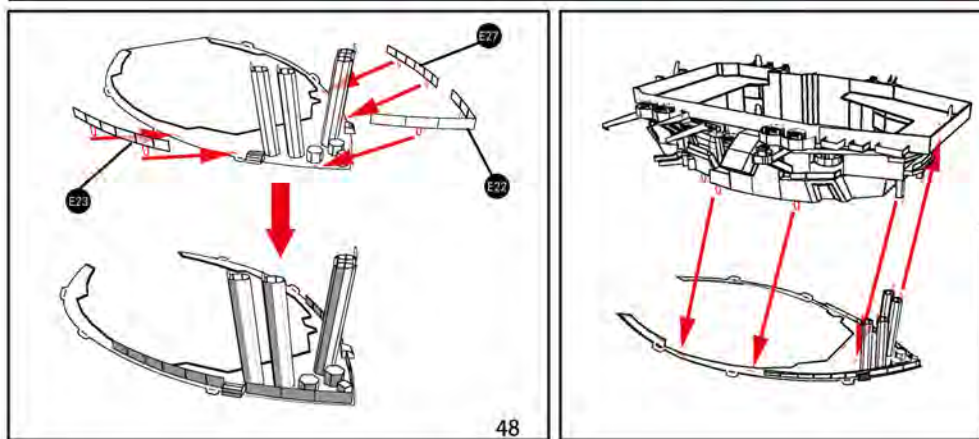

37

38

39

40

41

42

43

44

45

46

47

48

49

50