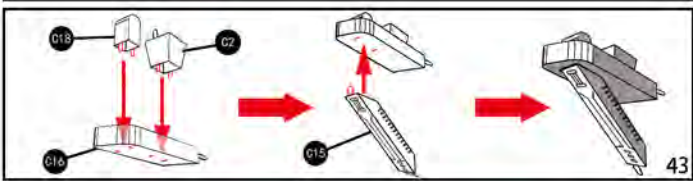

37

38

39

40

41

42

43

44

45

46

47

48

49

50