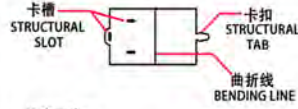

成品示意图  
360° VIEW PICTURE

**MLI** MINI航母: 赤城号  
MINI AIRCRAFT CARRIER: AKAGI  
YM-N018-S

**注意拼装前带手指套**  
Take finger cots before assembly

组装基本步骤示意图  
BASIC ASSEMBLING STEPS

固定方式一:  
将卡扣穿过对应固定孔,  
按对应角度曲折 (图一)  
Fitting method 1:  
put the tab in the slot,  
bend properly (p1)

固定方式二:  
将卡扣穿过对应固定孔,  
用钳子类工具垂直扭曲固  
定卡扣 (图二)  
Fitting method 2:  
put the tab in the slot,  
bend the tab vertically  
with plier (p2).

非纹理面  
Non textured surface

金属部件A METAL SHEET-A **相同颜色的板件为统一编号**  
The number of the parts of the same colour is unified