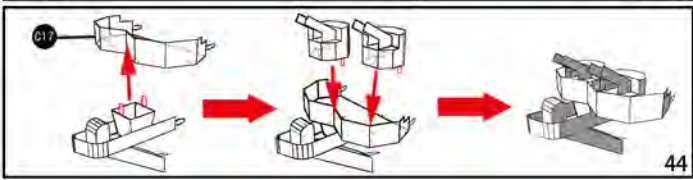

37

38

39

40

41

42

43

44

45

46

47

48

49

50