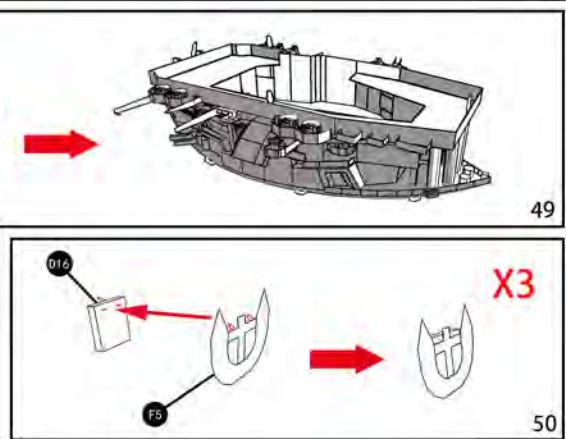

37

38

39

40

41

42

43

44

45

46

47

48

49

50