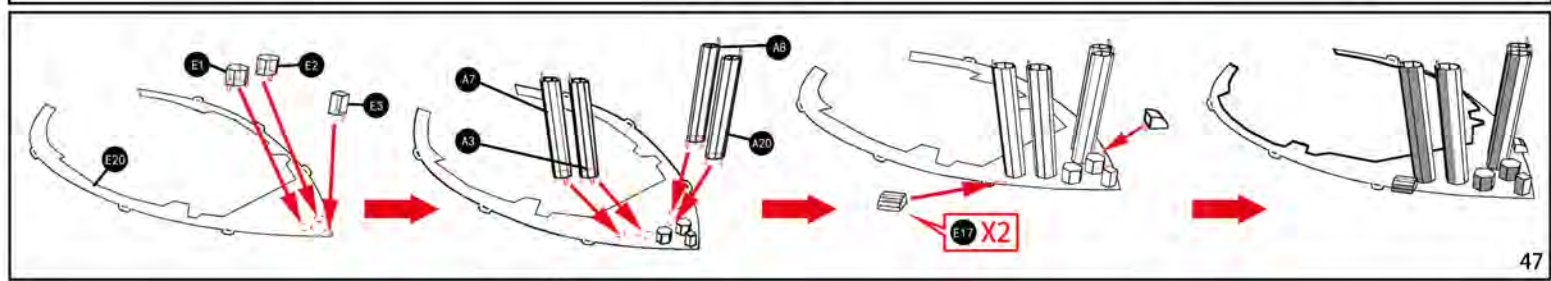

37

38

39

40

41

42

43

44

45

46

47

48

49

50